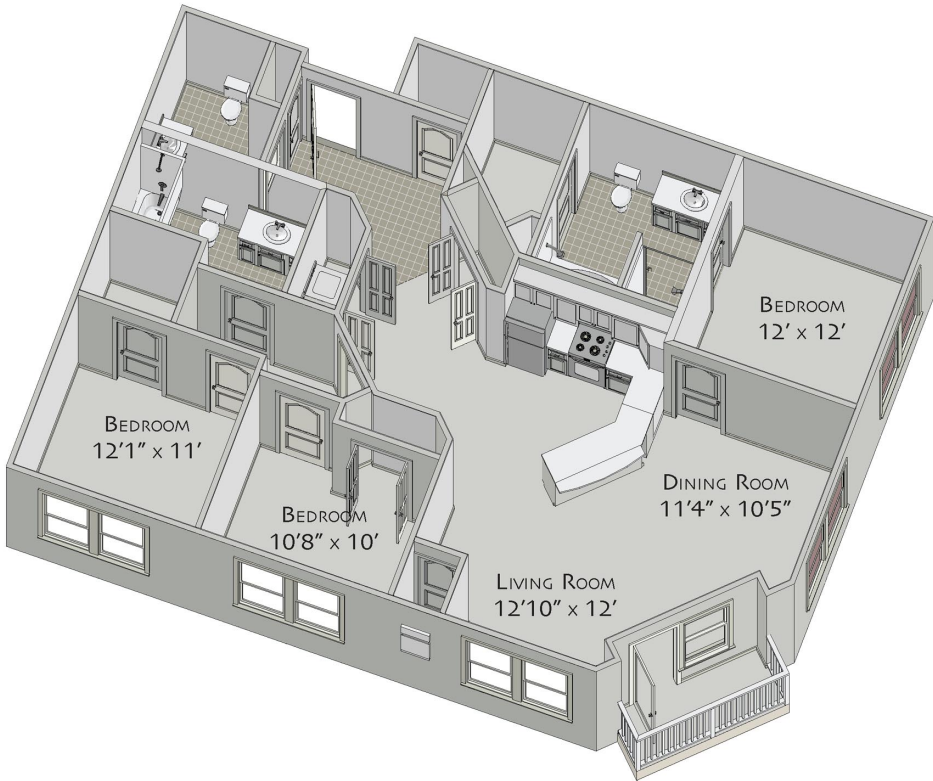

## C1

3/2.5

1352-1362 SQ FT

2021 LEMANS BLVD.  
TAMPA, FLORIDA 33607  
P: 813.872.9100  
VISCONTIATINTERNATIONAL.COM