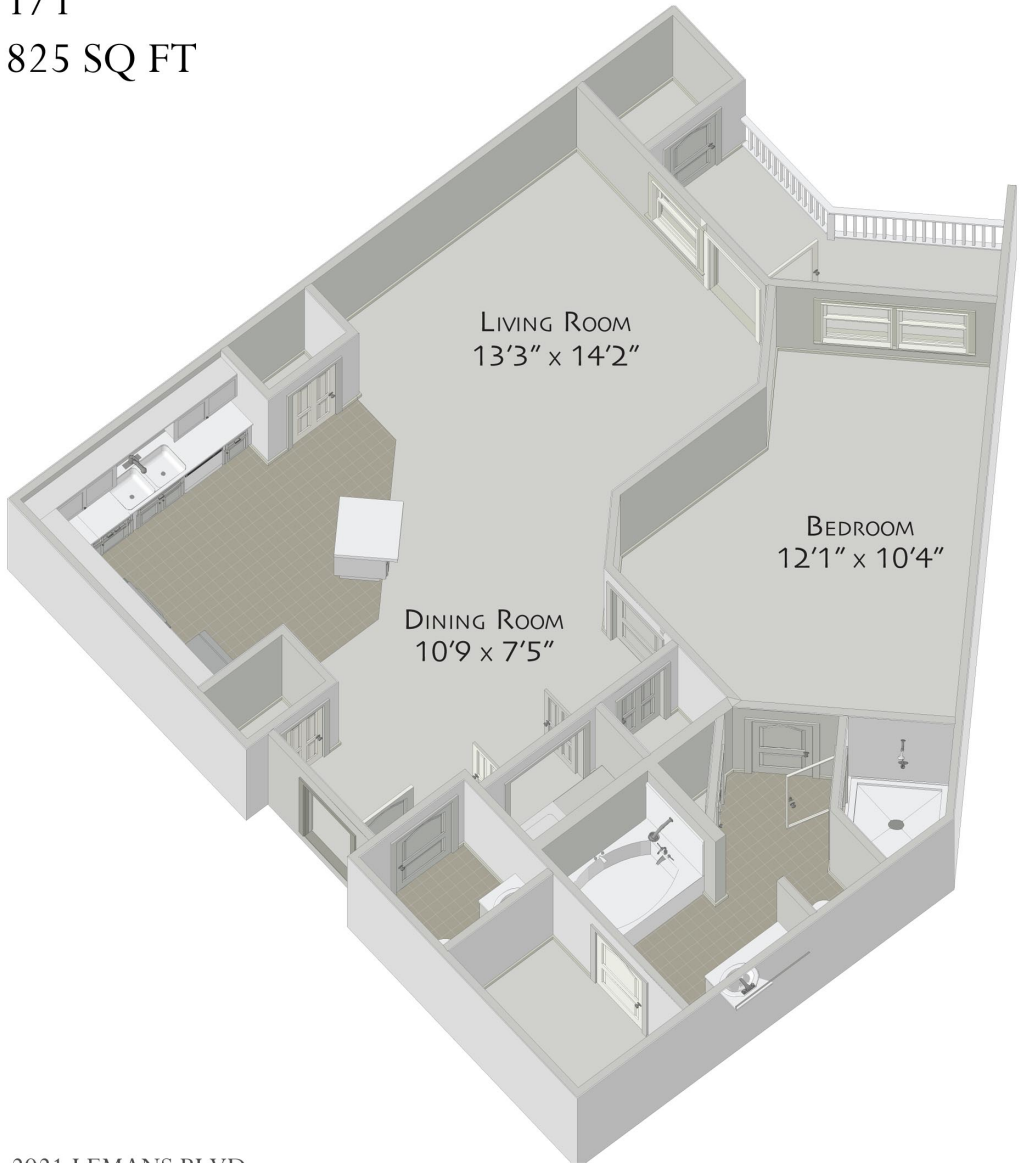

A3

1/1

825 SQ FT

2021 LEMANS BLVD.
TAMPA, FLORIDA 33607
P: 813.872.9100
VISCONTIATINTERNATIONAL.COM